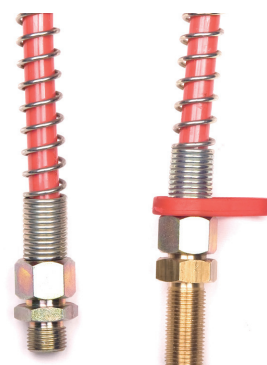

- *Spiral PA12*
- *5 meters*
- *2 connections M16 x 1.5 short spring metal*

Spirale Poliammide 12 Rossa

Polyamide 12 Red spiral

206001/A/M/R

- Spirale in PA12
- 5 metri
- 1 raccordo M16 x 1,5 + 1 raccordo M18 x 1,5 lungo con molla in metallo

- *Spiral PA12*
- *5 meters*
- *1 connection M16 x 1.5 + 1 fitting M18 x 1.5 along with metal spring*

Spirale PA12 con Raccordi

PA12 air spiral hoses with push fittings

Spirale Poliammide 12 Gialla Tubo Nero