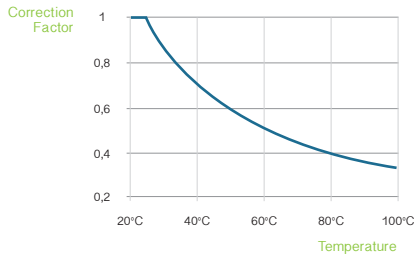

Yellow half coupling without valve

600004

Semiaccoppiamento gialla con valvola

Yellow half coupling with valve

600005

Poliammide PA12 Sh40 PHL

Polyamide tubes PA12 type sh.40 PHL

полиамидные трубы сверхгибкий